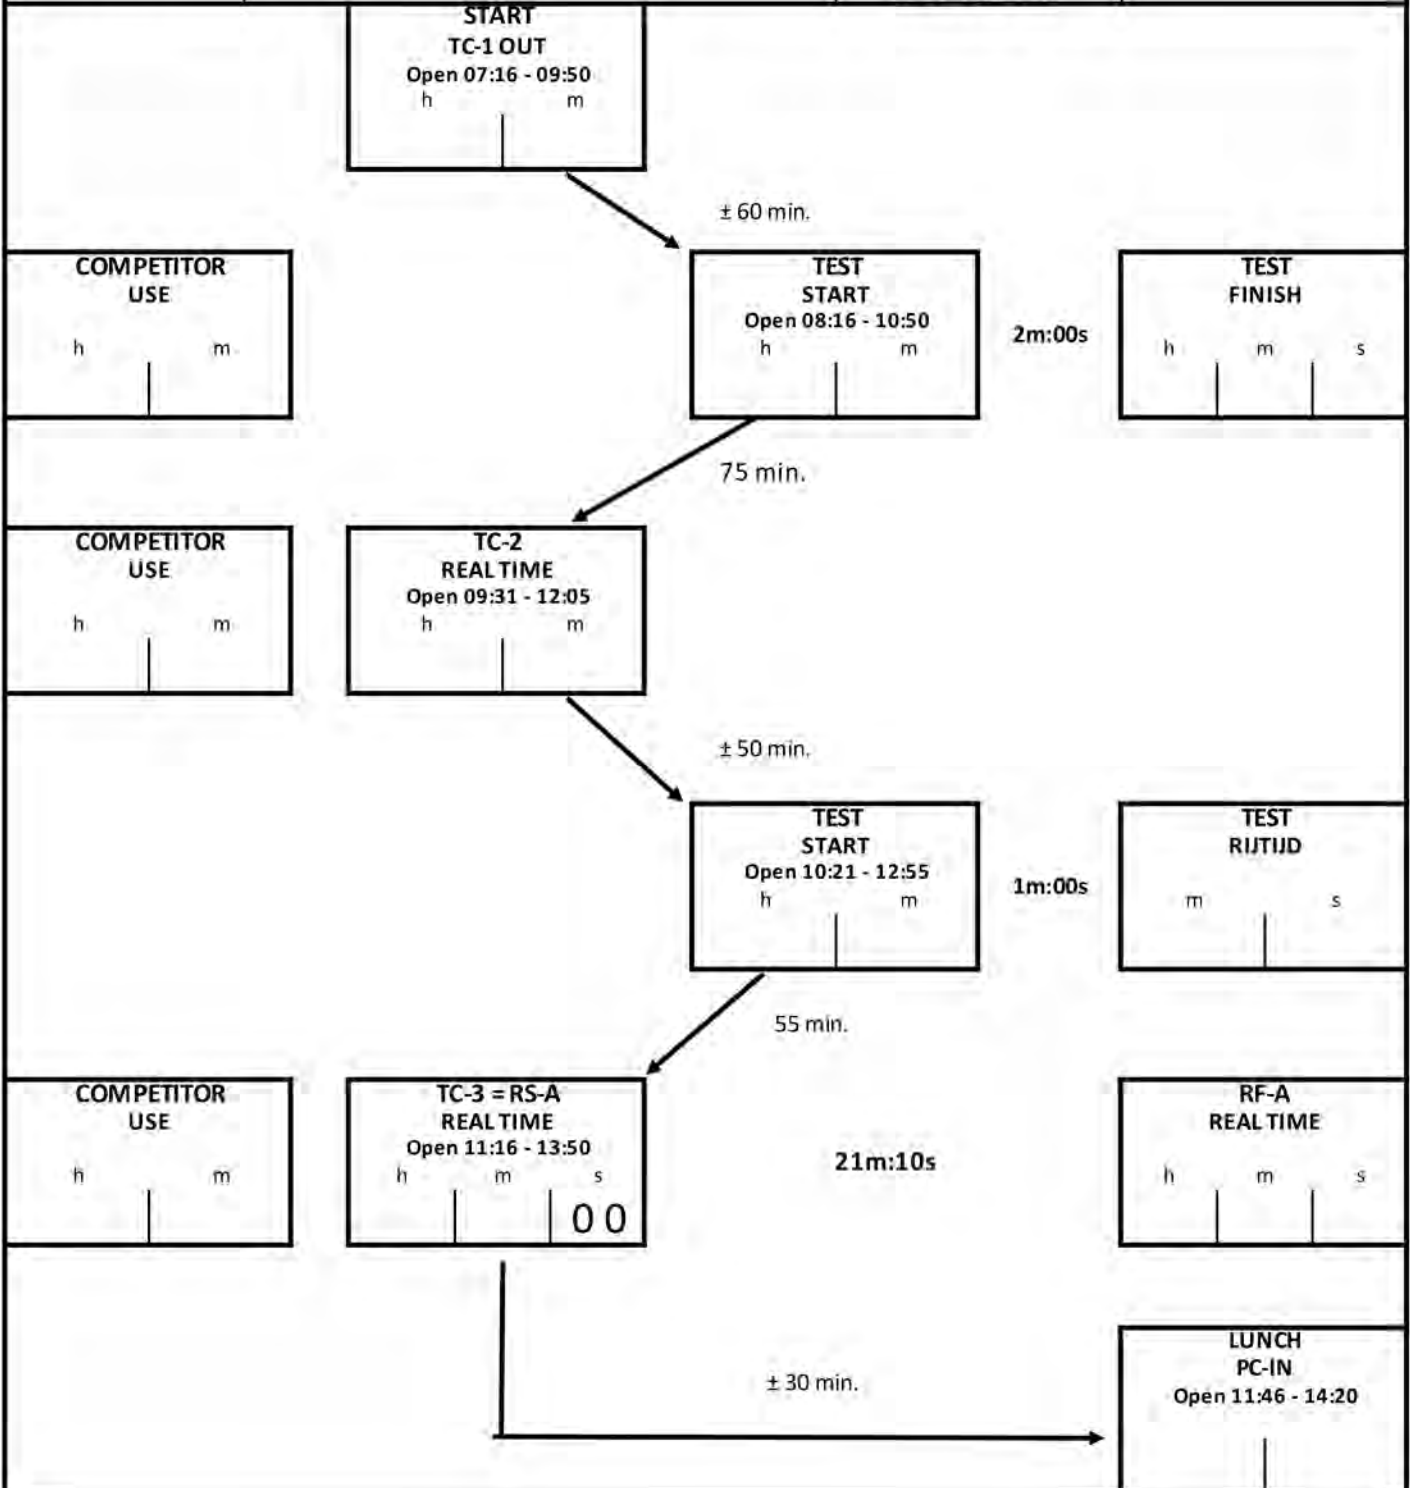

Leg I: Thursday morning

Section 1

DRIVER		<b>COPPA SUPER</b>	START NUMBER
		<b>COPPA SPORT</b>	
CO-DRIVER		<b>COPPA TOUR</b>	
		<b>COPPA GT</b>	

Leg I: Thursday afternoon  
Section 2

DRIVER		COPPA SUPER	START NUMBER
		COPPA SPORT	
CO-DRIVER		COPPA TOUR	
		COPPA GT	

17:33

14:26

Leg II: Friday morning

Section 3

DRIVER		<b>COPPA SUPER</b>	START NUMBER
		<b>COPPA SPORT</b>	
CO-DRIVER		<b>COPPA TOUR</b>	
		<b>COPPA GT</b>	

Leg II: Friday afternoon  
Section 4

DRIVER		COPPA SUPER	START NUMBER
		COPPA SPORT	
CO-DRIVER		COPPA TOUR	
		COPPA GT	

Leg III: Saturday afternoon  
Section 6

DRIVER		<b>COPPA SUPER</b>	START NUMBER
		<b>COPPA SPORT</b>	
		<b>COPPA TOUR</b>	
CO-DRIVER		<b>COPPA GT</b>	