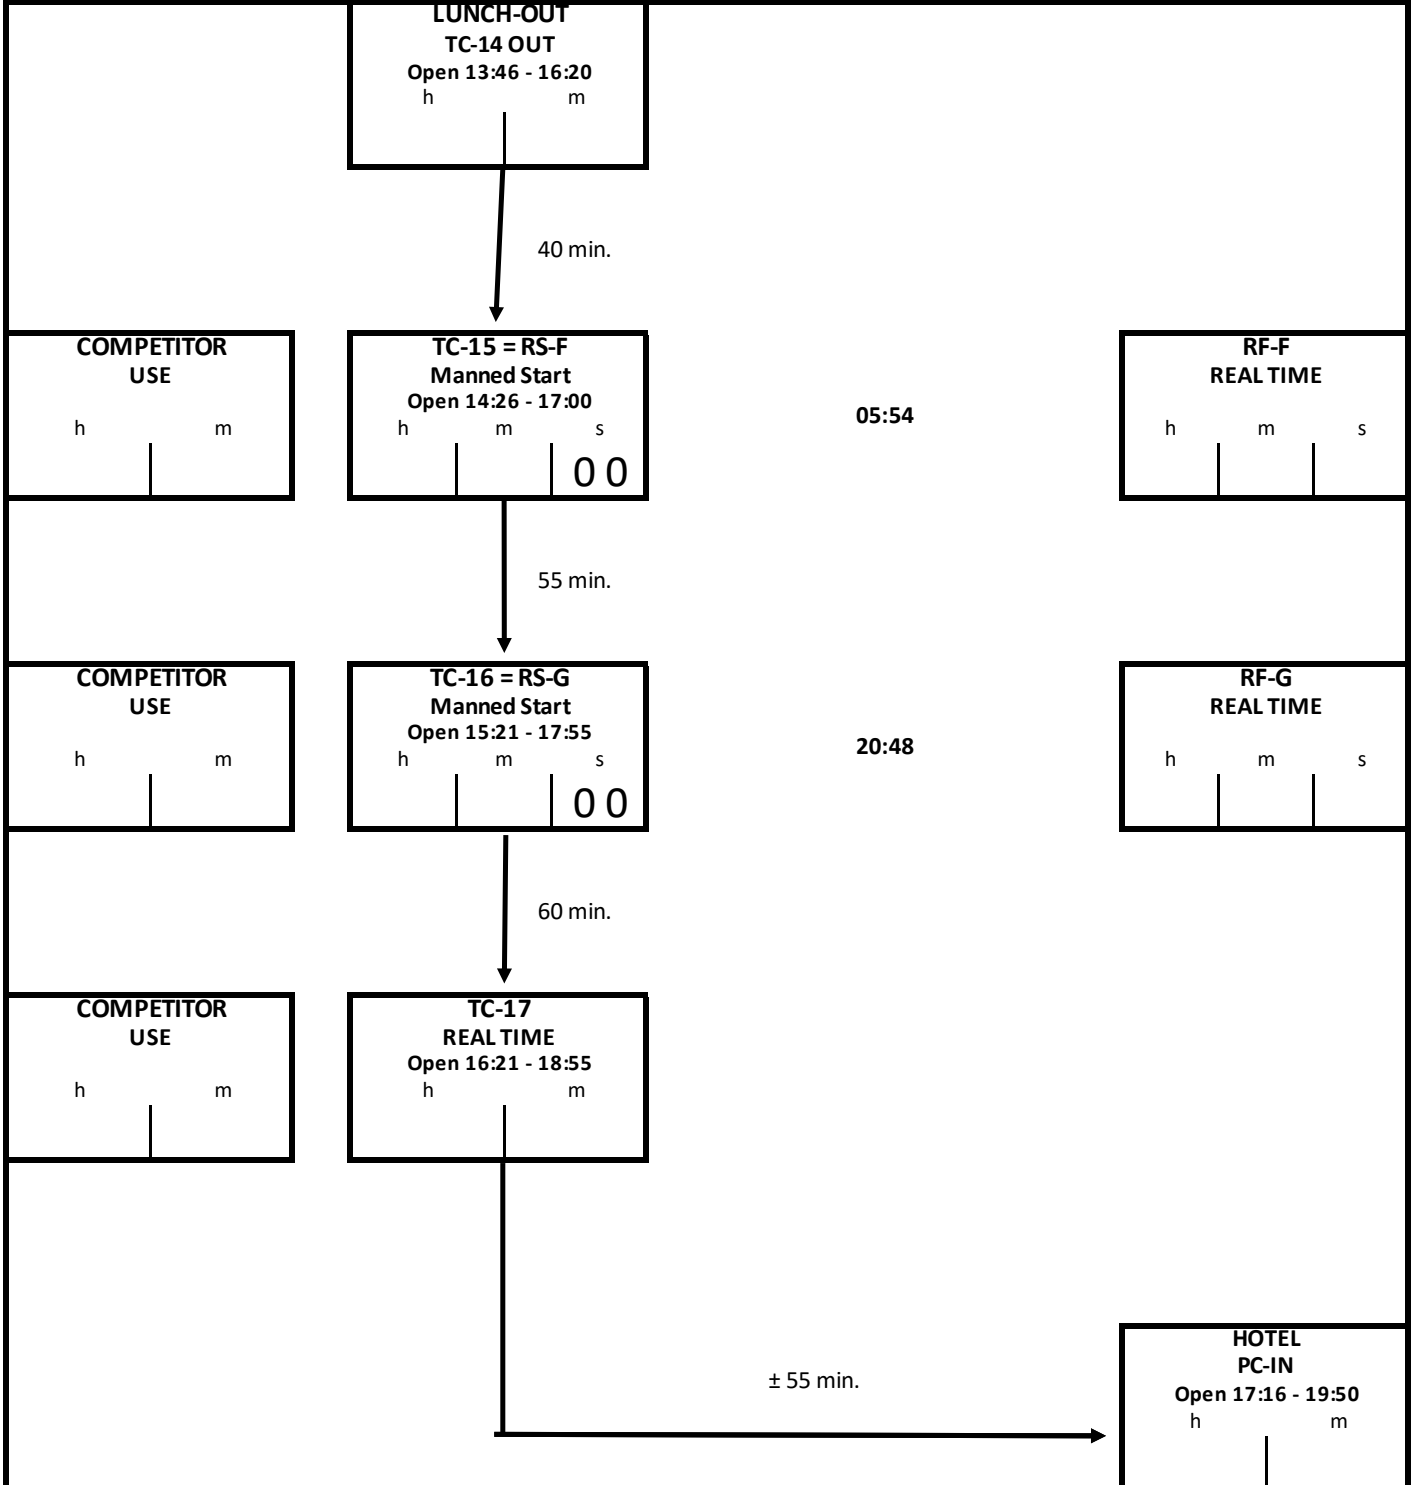

Leg I: Thursday morning

Section 1

DRIVER		<b>COPPA SUPER</b>	START NUMBER
		<b>COPPA SPORT</b>	
CO-DRIVER		<b>COPPA TOUR</b>	
		<b>COPPA GT</b>	

Leg I: Thursday afternoon  
Section 2

DRIVER		COPPA SUPER	START NUMBER
		COPPA SPORT	
CO-DRIVER		COPPA TOUR	
		COPPA GT	

17:33

14:26

Leg II: Friday morning

Section 3

DRIVER		<b>COPPA SUPER</b>	START NUMBER
		<b>COPPA SPORT</b>	
CO-DRIVER		<b>COPPA TOUR</b>	
		<b>COPPA GT</b>	

Leg II: Friday afternoon  
Section 4

DRIVER		COPPA SUPER	START NUMBER
		COPPA SPORT	
CO-DRIVER		COPPA TOUR	
		COPPA GT	

Leg III: Saturday afternoon  
Section 6

DRIVER		<b>COPPA SUPER</b>	START NUMBER
		<b>COPPA SPORT</b>	
		<b>COPPA TOUR</b>	
CO-DRIVER		<b>COPPA GT</b>	