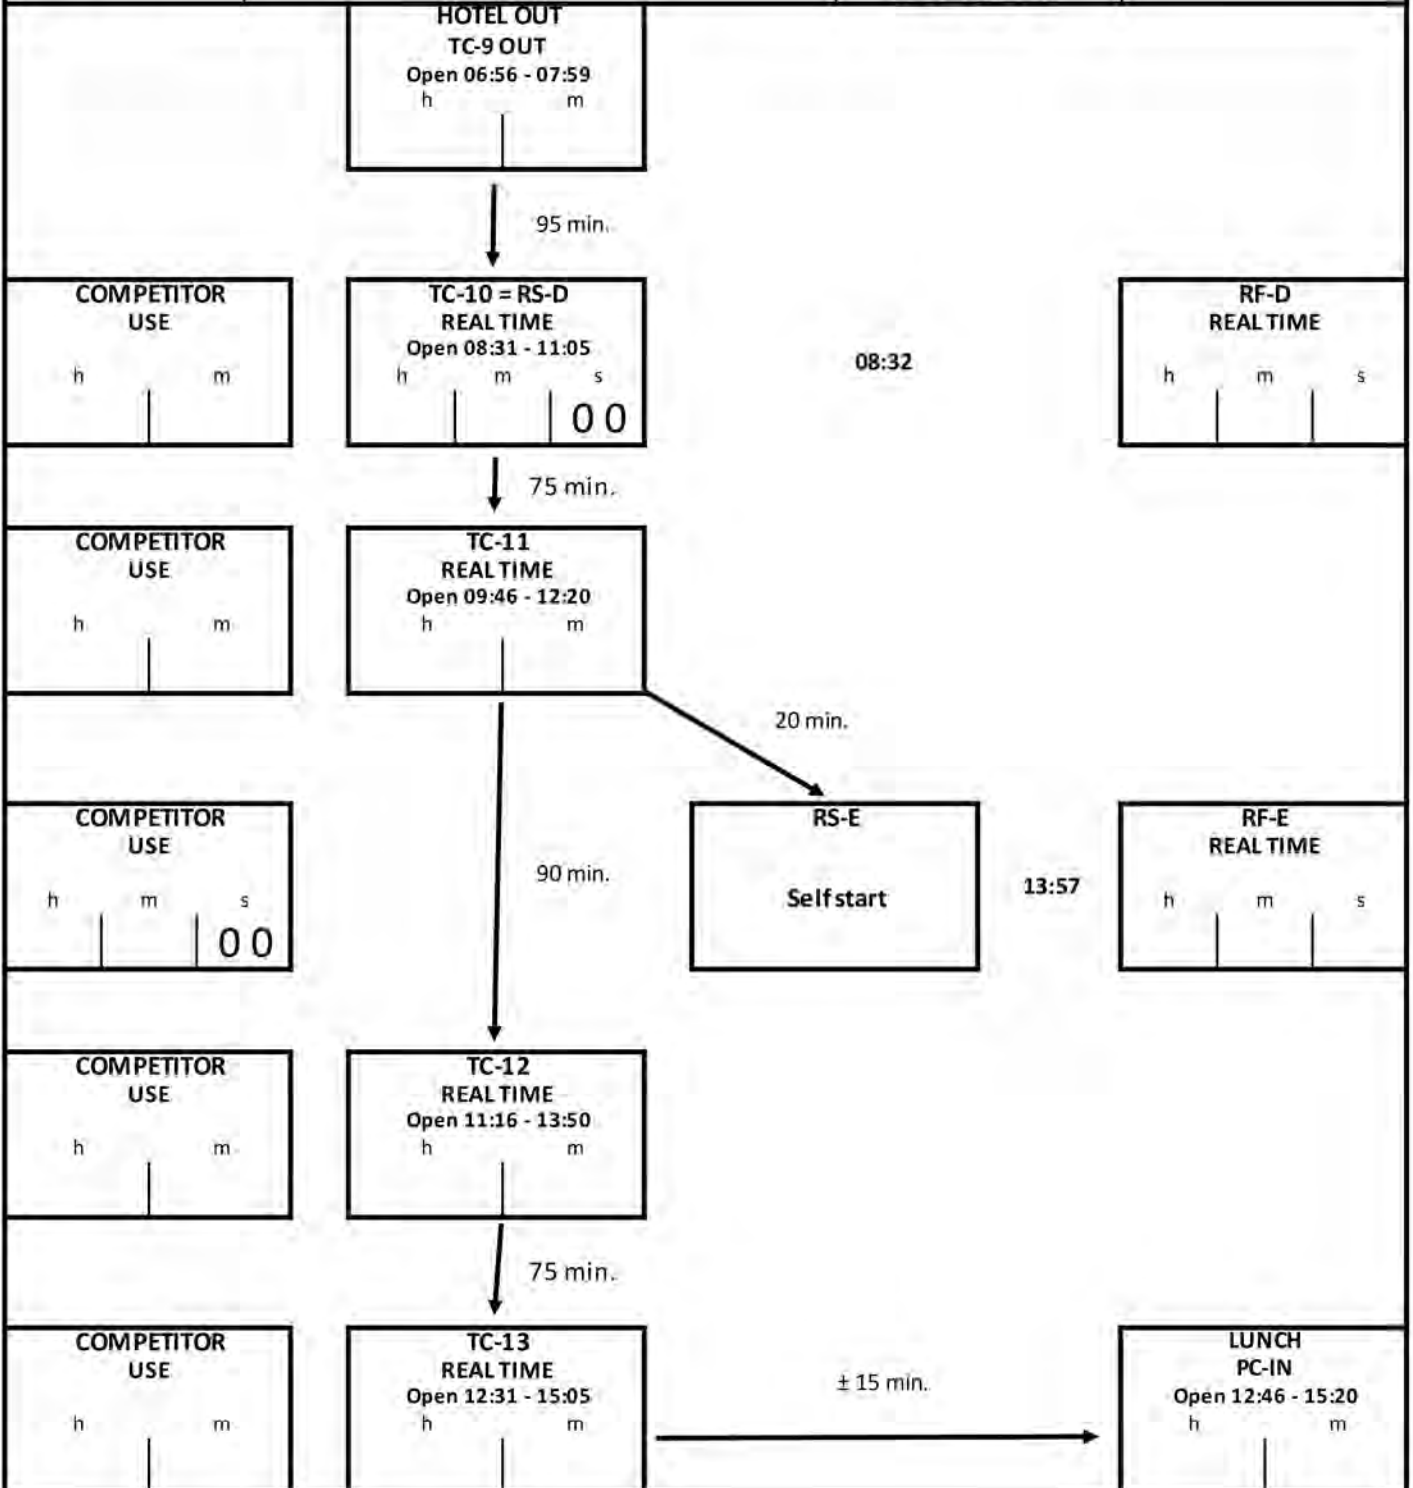

Leg I: Thursday morning

Section 1

DRIVER		<b>COPPA SUPER</b>	START NUMBER
		<b>COPPA SPORT</b>	
CO-DRIVER		<b>COPPA TOUR</b>	
		<b>COPPA GT</b>	

Leg I: Thursday afternoon  
Section 2

DRIVER		COPPA SUPER	START NUMBER
		COPPA SPORT	
CO-DRIVER		COPPA TOUR	
		COPPA GT	

17:33

14:26

Leg II: Friday morning

Section 3

DRIVER		<b>COPPA SUPER</b>	START NUMBER
		<b>COPPA SPORT</b>	
CO-DRIVER		<b>COPPA TOUR</b>	
		<b>COPPA GT</b>	

Leg II: Friday afternoon  
Section 4

DRIVER		COPPA SUPER	START NUMBER
		COPPA SPORT	
CO-DRIVER		COPPA TOUR	
		COPPA GT	

Leg III: Saturday afternoon  
Section 6

DRIVER		<b>COPPA SUPER</b>	START NUMBER
		<b>COPPA SPORT</b>	
		<b>COPPA TOUR</b>	
CO-DRIVER		<b>COPPA GT</b>	