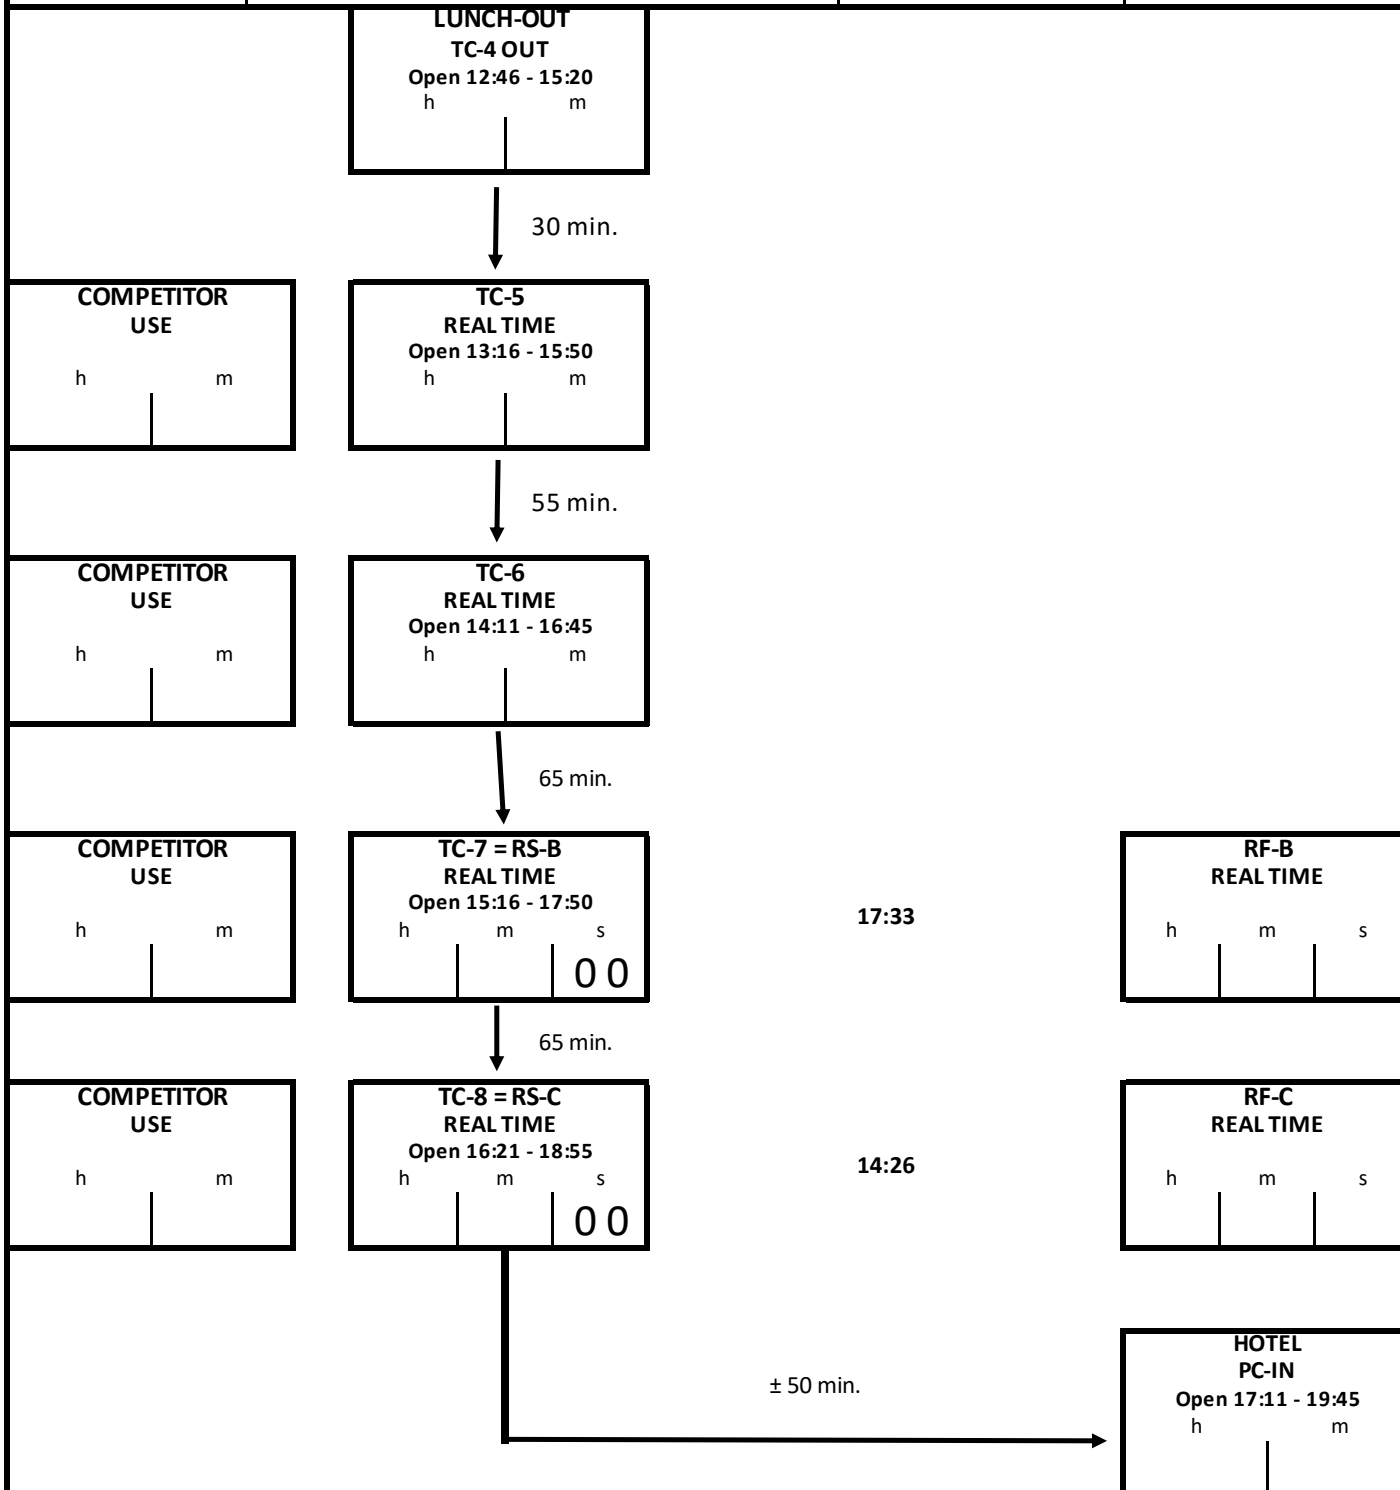

Leg I: Thursday morning

Section 1

DRIVER		<b>COPPA SUPER</b>	START NUMBER
		<b>COPPA SPORT</b>	
CO-DRIVER		<b>COPPA TOUR</b>	
		<b>COPPA GT</b>	

Leg I: Thursday afternoon  
Section 2

DRIVER		COPPA SUPER	START NUMBER
		COPPA SPORT	
CO-DRIVER		COPPA TOUR	
		COPPA GT	

17:33

14:26

Leg II: Friday morning

Section 3

DRIVER		<b>COPPA SUPER</b>	START NUMBER
		<b>COPPA SPORT</b>	
CO-DRIVER		<b>COPPA TOUR</b>	
		<b>COPPA GT</b>	

Leg II: Friday afternoon  
Section 4

DRIVER		COPPA SUPER	START NUMBER
		COPPA SPORT	
CO-DRIVER		COPPA TOUR	
		COPPA GT	

Leg III: Saturday afternoon  
Section 6

DRIVER		<b>COPPA SUPER</b>	START NUMBER
		<b>COPPA SPORT</b>	
		<b>COPPA TOUR</b>	
CO-DRIVER		<b>COPPA GT</b>	